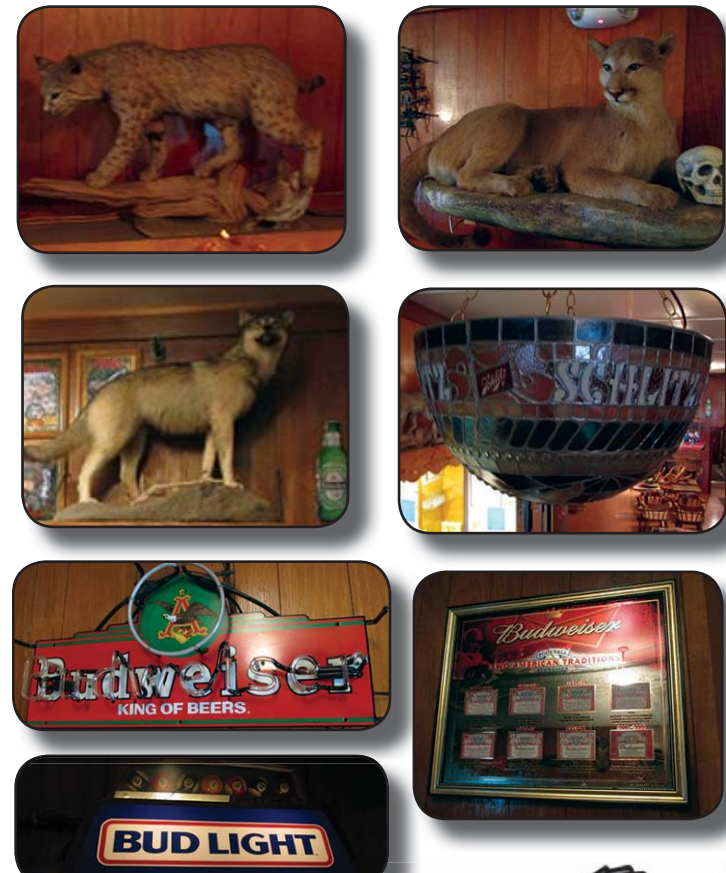

# The Phoenix Bar & Restaurant AUCTION

SUNDAY • AUGUST 3, 2014 • 10:00 A.M.

LOCATION: CORNER OF EVANS & THAYER ST., MAIN ST. • SPENCER, NE

Go to the website to see over 100 photos!

## BAR MEMORABILIA & ANIMAL MOUNTS

**MOUNTS** - Bob Cat, Mountain Lion, Buffalo, Pheasant, Mallard Duck, Wolf, Turkey, White Tail Deer, Jack a lope, Lone Horn Steer Head Mount, Several Elk Antler Mounts • **NEON SIGNS** - Open, Keystone Light, Ride'em Hard Sturgis, Schlitz Malt Liquor, Corona Extra, Budweiser King of Beers, Red Dog Cold Beer, Bud Light, Silver Bullet Coors Light, Harley Davidson Motor Cycle • **MIRRORS** - Budweiser Two American Traditions, Stockcars, Baseball, Football, Budweiser Label Pictures, Budweiser Dog, Glenlivet • **COORS** - Grizzly Bear, Big Horn Sheep, Mountain Lion, Timber Wolf, Buffalo, Bull Elk • **MILLER HIGH LIFE** - First Flush, Opening Day, Sly, Challenge, Show Tim, Tip Up, Crappie, Wolves, Bobcat, Brown Bear • **OLD MILWAUKEE** - Wild Life Series II: White Tail Deer, Bass, Pheasant, Walleye, Timberwolves, Wild Turkey, Duck, Bear • Budweiser, Myers Rum, Red Wolf Lager Follow Your Instincts, Falstaff Brewing Corp. • Miller Lite • We ID Lighted Sign • Summer 2008, Budweiser Proudly Served Phoenix Too Man Cave • Pool Table Lights • **LIGHTS** - Miller Genuine Draft, Miller Lite, Miller Time, Bud, Busch, Schlitz Hanging Light, Heineken • Bud King of Beers 29 Kevin Harvick Tin Sign • **POSTERS & TINS** - Budweiser, Heineken, Coors Light, Coors Light Tap the Rockies, Busch • Marlboro Cig Dispensers • Budweiser Steins 2000, 2005, 2010 & 2011 • Stage Coach Painted Picture • 76 Painted Picture • Lights • Ice House Lighted Keg Top Sign • Coors Light • **SPENCER PICTURES** - Spencer School Picture, St Mary's Catholic Church, Spencer Bank, Residence of J. T. Woods, Street View of Spencer