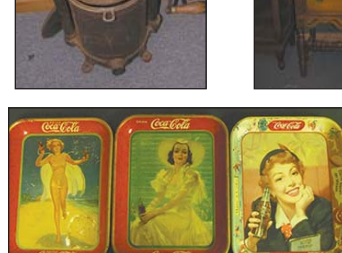

STONEWARE ADVERTISING JUGS

Canfield & Co. Grocers, Woonsocket, R. I. 1870's•W. H. Iones & Co. Boston Mass. 1851-1906•Wm. D. Bass, 114 East Market Street, Wines & Whiskeys, Louisville, KY 1880's

Hundreds of More Items Not Listed!

• 2 RINGS WILL RUN • BRING A FRIEND! •