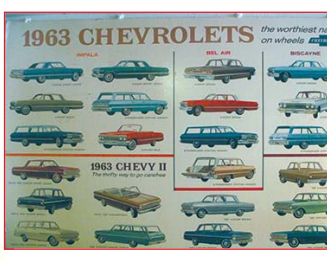

BOOK W/26 DONUT CARDS (VERY RARE)

1930'S FORD MODEL A CHUCK WAGON BOX -VERY RARE

1920'S ICYPI ICE CREAM SANDWICH SCOOP

1890'S STONEWARE

BRAZILLA COLA SYRUP

DISPENSER -EXTREMELY RARE

Several Unique & Hard To Find Pieces!