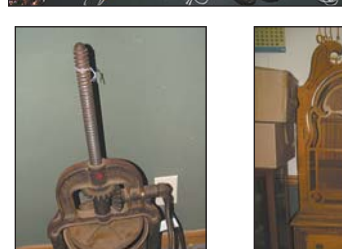

STONEWARE ADVERTISING JUGS

Canfield & Co. Grocers, Woonsocket, R. I. 1870's•W. H. Iones & Co. Boston Mass. 1851-1906•Wm. D. Bass, 114 East Market Street, Wines & Whiskeys, Louisville, KY 1880's

Hundreds of More Items Not Listed!

• 2 RINGS WILL RUN • BRING A FRIEND! •