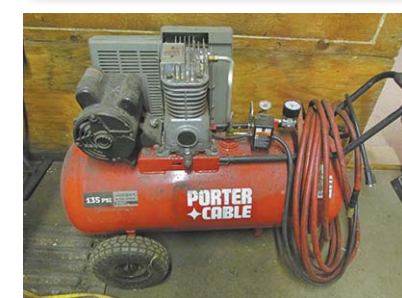

Day 2

LOCATION:
201 1ST STREET
EMMET, NE