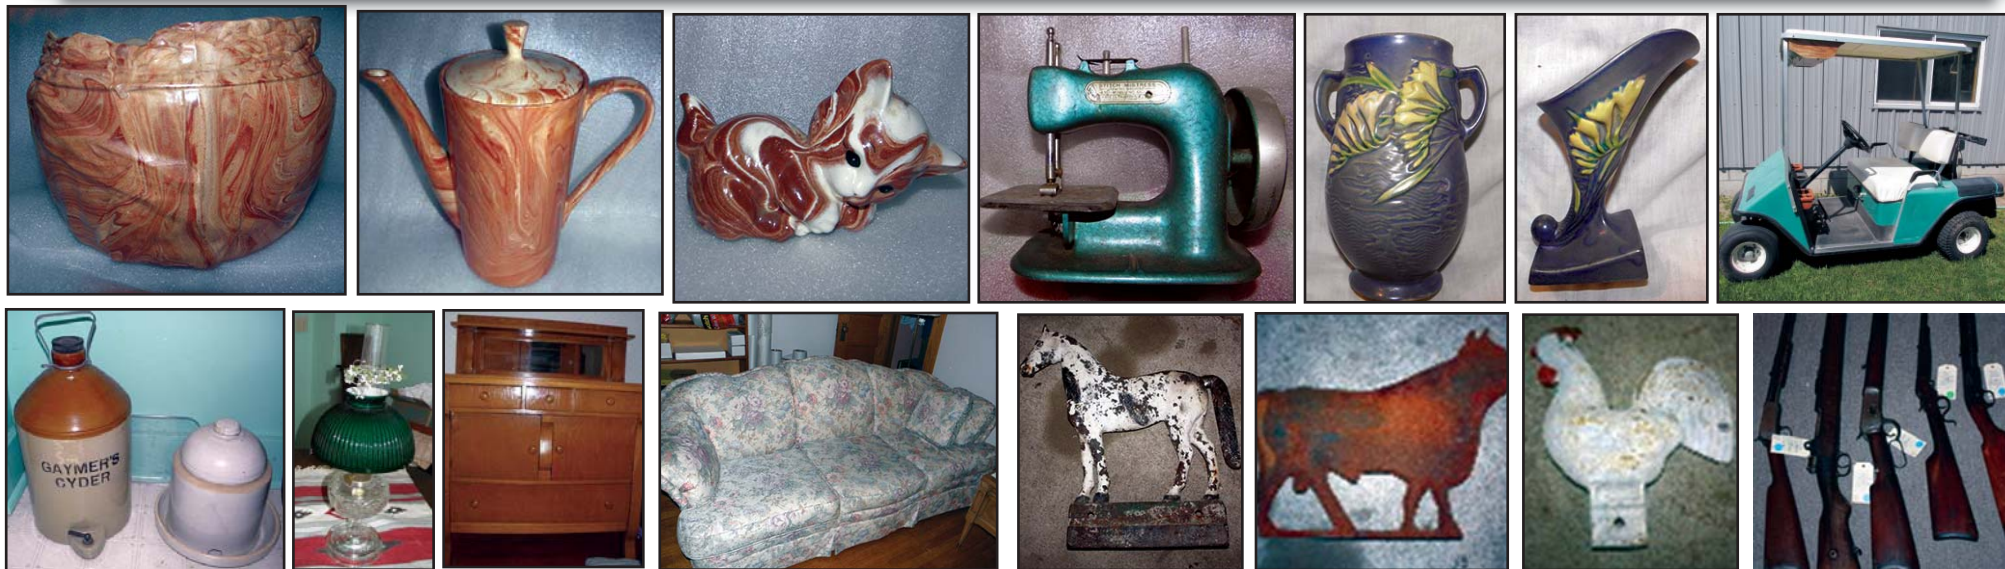

ANTIQU & COLLECTIBLE HOUSEHOLD & MOVING AUCTION

SUNDAY JUNE 8, 2014 • 10:00 A.M.

LOCATION: ATKINSON COMMUNITY CENTER • ATKINSON, NE

ANTIQUES & COLLECTIBLES